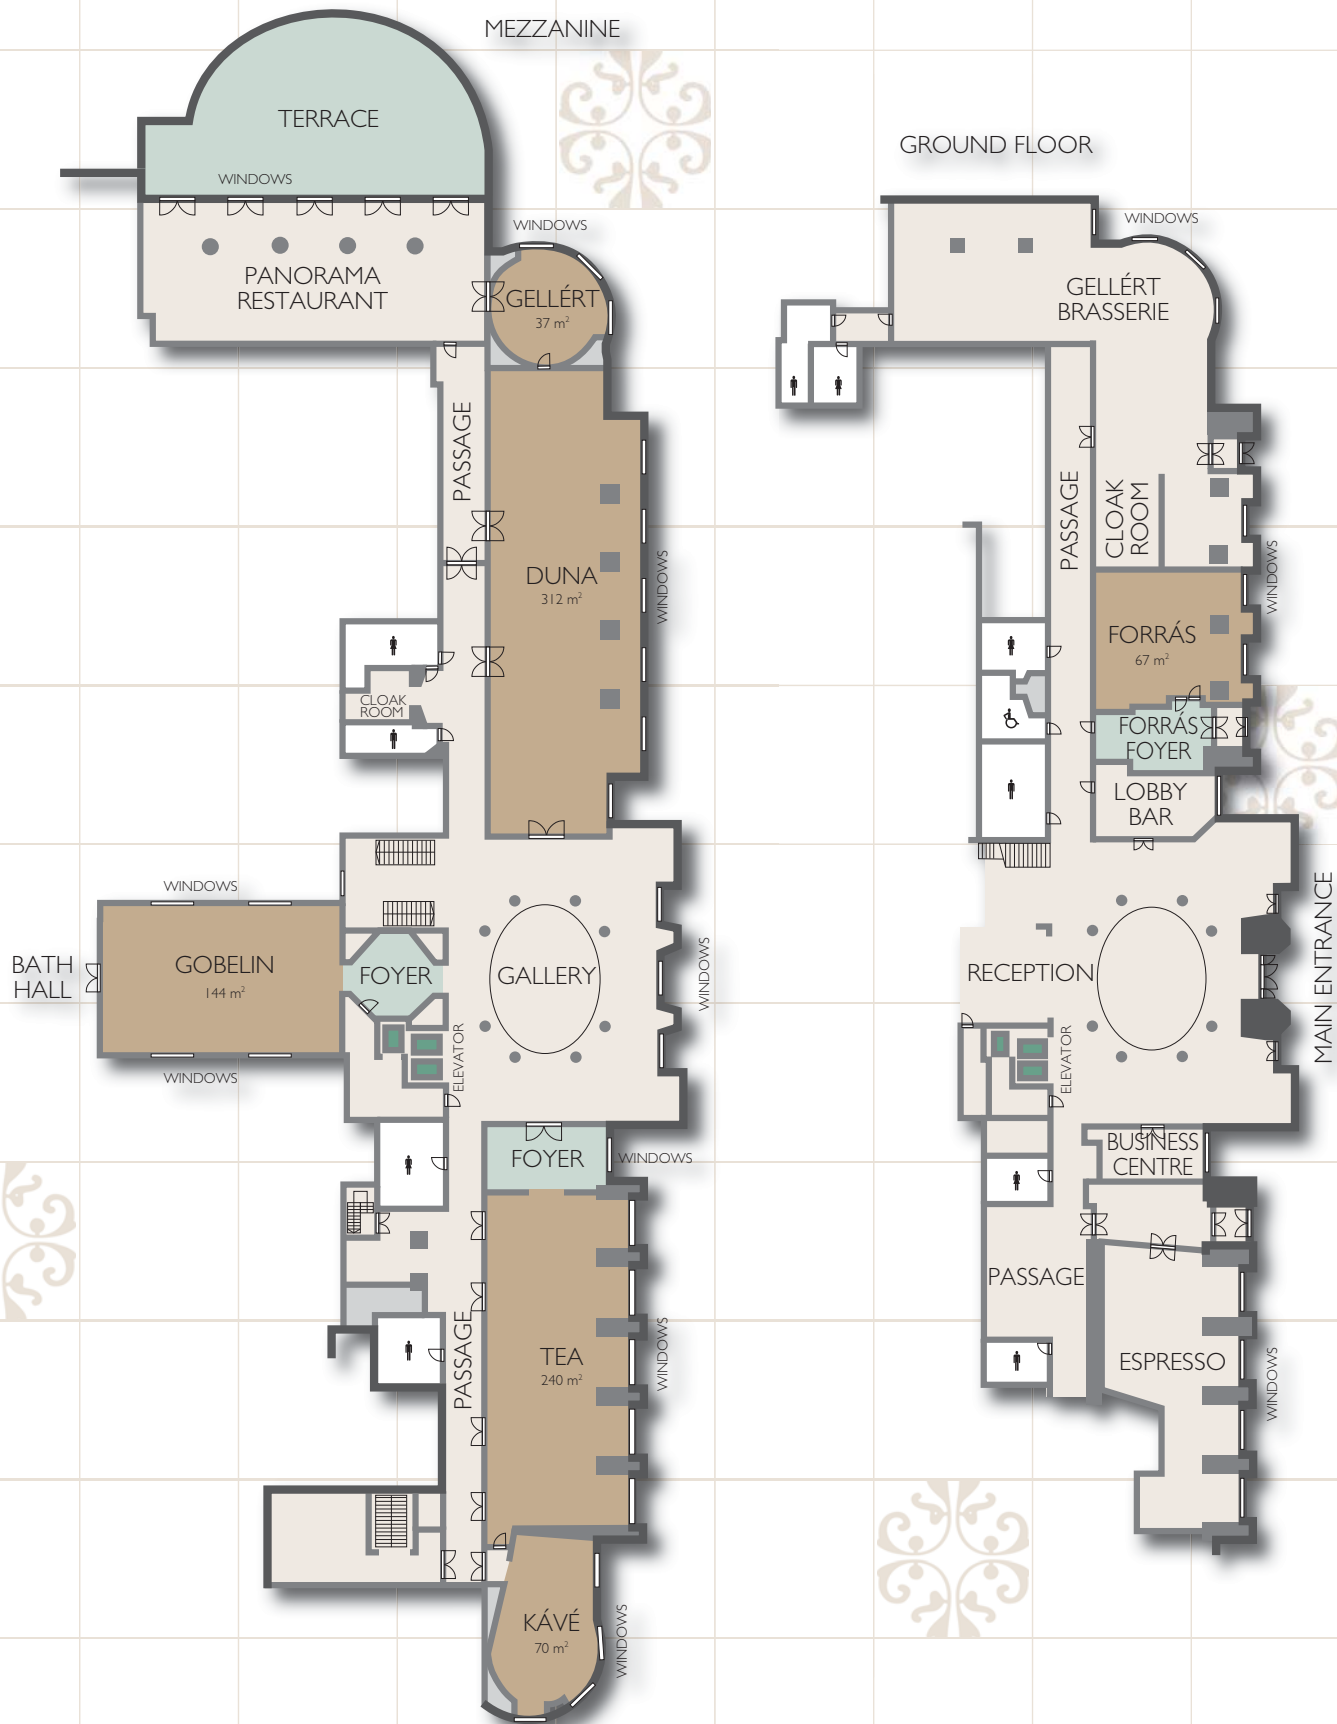

#### ACCOMMODATION & FACILITIES

Number of rooms: 234 • Double rooms: 132 • Single rooms: 89 • Suites: 13 • Rooms for smokers • Connecting rooms.  
Internet, TV, telephone, radio, minibar, bathrobe. Business centre, Wi-Fi, souvenir shop, laundry, newsstand, babysitting service, car park.

#### DINING

Fine dining in the Panorama Restaurant and outstanding terrace. Gellért Brasserie representing contemporary Hungarian cuisine with great wine and beer selections. Gellért Espresso with terrace in the summer, lobby bar.

## ART-NOUVEAU EXTRAVAGANCE – WORLD-FAMOUS SPA

Scale: 1:530

Function room	☀️	Dimension (m)	Size (m <sup>2</sup> )	Theatre	Classroom	Banquet	U-shape	Reception	Boardroom
Forrás*	☀️	9.50 x 7 x 3.70	67	60	40	–	30	–	20
Bath Hall	☀️		600	–	–	320	–	450	–
Duna	☀️	32 x 9.5 x 4.60	312	–	–	160	–	200	–
Gellért	☀️	Circular shape	37	–	–	20	15	25	–
Gobelin*	☀️	16 x 9 x 4.60	144	180	100	80	40	120	40
Tea	☀️	24 x 9.5 x 4.60	240	240	120	120	70	150	70
Kávé	☀️	11 x 7 x 4.60	70	40	35	30	25	40	20